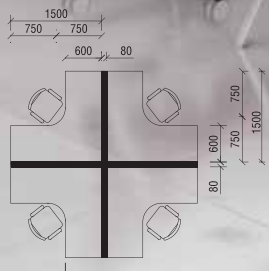

Team Work Cluster

Classic, solid and functional workstation, maximize the utilization of workspace. Essential for building team spirit while preserve working privacy.

Cluster of 4

Conference / Meeting

Distinctive style and functional conference table enrich the conference atmosphere, the options between wire riser and connector leg is tailored to meet different necessity.