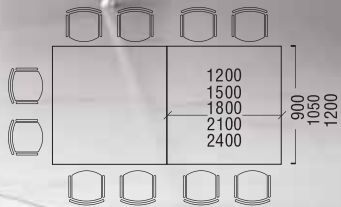

Team Work Cluster

Classic, solid and functional workstation, maximize the utilization of workspace. Essential for building team spirit while preserve working privacy.

Cluster of 4

Conference / Meeting

Distinctive style and functional conference table enrich the conference atmosphere, the options between wire riser and connector leg is tailored to meet different necessity.