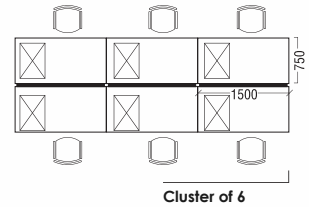

WORKSPACE
BELL CONCEPT

BELL
CONCEPT

*Rich in styling and superior in construction,
the Bell Concept offers an intelligent solution
to any workstation need.*

Executive Table

Elegant, sturdy and stylish desk, perfectly crafted for manager to handle daily routine.

Team Work Cluster

Classic, solid and functional workstation, maximize the utilization of workspace. Essential for building team spirit while preserve working privacy.

Cluster of 4

Conference / Meeting

Distinctive style and functional conference table enrich the conference atmosphere, the options between wire riser and connector leg is tailored to meet different necessity.