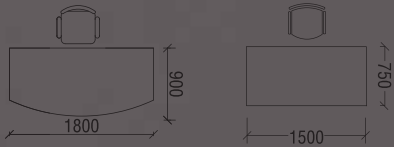

WORKSPACE
BELL CONCEPT

BELL
CONCEPT

*Rich in styling and superior in construction,
the Bell Concept offers an intelligent solution
to any workstation need.*

Executive Table

Elegant, sturdy and stylish desk, perfectly crafted for manager to handle daily routine.

Team Work Cluster

Classic, solid and functional workstation, maximize the utilization of workspace. Essential for building team spirit while preserve working privacy.

Cluster of 4

Conference / Meeting

Distinctive style and functional conference table enrich the conference atmosphere, the options between wire riser and connector leg is tailored to meet different necessity.