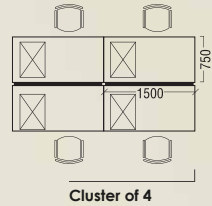

Team Work Cluster

Classic, solid and functional workstation, maximize the utilization of workspace.
Essential for building team spirit while preserve working privacy.