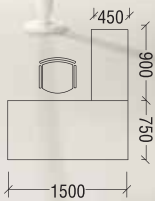

Executive Table

Elegant, sturdy and stylish L-shape desk, perfectly crafted for manager to handle daily routine.