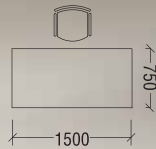

Executive Table

Elegant, sturdy and stylish L-shape desk, perfectly crafted for manager to handle daily routine.