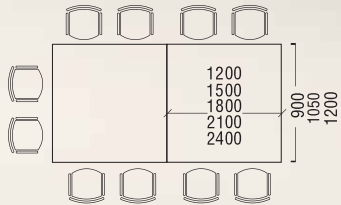

Team Work Cluster

Classic, solid and functional workstation, maximize the utilization of workspace.
Essential for building team spirit while preserve working privacy.

Team Work Cluster

*Classic, solid and functional workstation, maximize the utilization of workspace.
Essential for building team spirit while preserve working privacy.*

Conference / Meeting

Distinctive style and functional conference table enrich the conference atmosphere, the options between wire riser and connector leg is tailored to meet different necessity.

Discussion