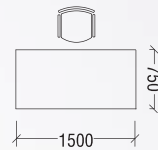

WORKSPACE

SPIDER CONCEPT

SPIDER CONCEPT

The Spider Concept is a refined desking system. It offers a breadth of features with superior fit and finish.

Executive Table

Elegant, sturdy and stylish L-shape desk, perfectly crafted for manager to handle daily routine.

Distinctive style and functional conference table enrich the conference atmosphere, the options between wire riser and connector leg is tailored to meet different necessity.

WORKSPACE
WORK + SPACE

www.max-in.com.my