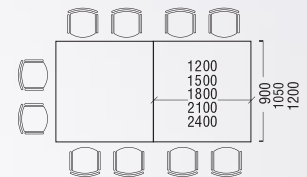

WORKSPACE

SPIDER CONCEPT

SPIDER CONCEPT

The Spider Concept is a refined desking system. It offers a breadth of features with superior fit and finish.

Executive Table

Elegant, sturdy and stylish L-shape desk, perfectly crafted for manager to handle daily routine.

Team Work Cluster

Classic, solid and functional workstation, maximize the utilization of workspace. Essential for building team spirit while preserve working privacy.

Cluster of 4

Cluster of 3

Conference / Meeting

Distinctive style and functional conference table enrich the conference atmosphere, the options between wire riser and connector leg is tailored to meet different necessity.

WORKSPACE
WORK + SPACE

www.max-in.com.my