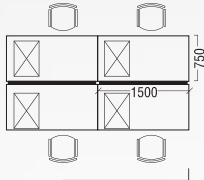

Team Work Cluster

Classic, solid and functional workstation, maximize the utilization of workspace. Essential for building team spirit while preserve working privacy.

Cluster of 4