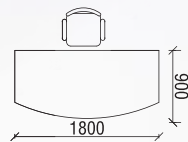

WORKSPACE

SPIDER CONCEPT

SPIDER CONCEPT

The Spider Concept is a refined desking system. It offers a breadth of features with superior fit and finish.

Executive Table

Elegant, sturdy and stylish L-shape desk, perfectly crafted for manager to handle daily routine.