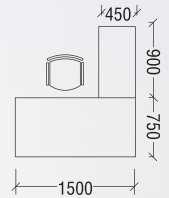

WORKSPACE

SPIDER CONCEPT

SPIDER CONCEPT

The Spider Concept is a refined desking system. It offers a breadth of features with superior fit and finish.

Executive Table

Elegant, sturdy and stylish L-shape desk, perfectly crafted for manager to handle daily routine.

Distinctive style and functional conference table enrich the conference atmosphere, the options between wire riser and connector leg is tailored to meet different necessity.

WORKSPACE
WORK + SPACE

www.max-in.com.my