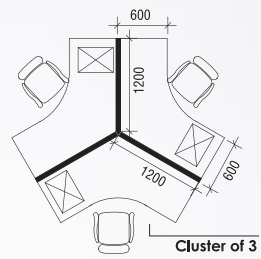

Cluster of 3