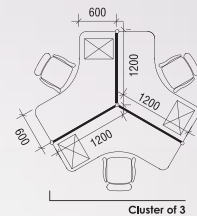

Built-in raceway for wire management.

Horizontal wire management for easy cable management.

Cluster of 2

M60 POLE SYSTEM PANEL

PANEL

0600W x 0300H
 0750W x 0300H
 0900W x 0300H
 1050W x 0300H
 1200W x 0300H
 1350W x 0300H
 1500W x 0300H
 1650W x 0300H
 1800W x 0300H