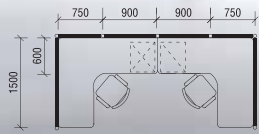

Cluster of 2