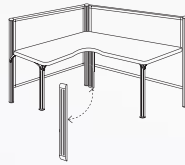

PERFORATED METAL PANEL

FABRIC PANEL C/W WIRE TRUNKING

WIRE MANAGEMENT

P/S SOCKET MANAGEMENT

P/S WIRE MANAGEMENT

0900H
 1200H
 1500H
 1800H

MAIN POLE (60mm)

POLE LEG WITH CASTOR

POLE LEG

TRIANGLE SOCKET MANAGEMENT

TRIANGLE WIRE MANAGEMENT

PVC SUPPORTING BRACKET

UNIVERSAL STEEL BRACKET

METAL STEEL STABILIZER

PLASTIC CABLE BRACKET

OPEN SHELF / HANGING CABINET BRACKET